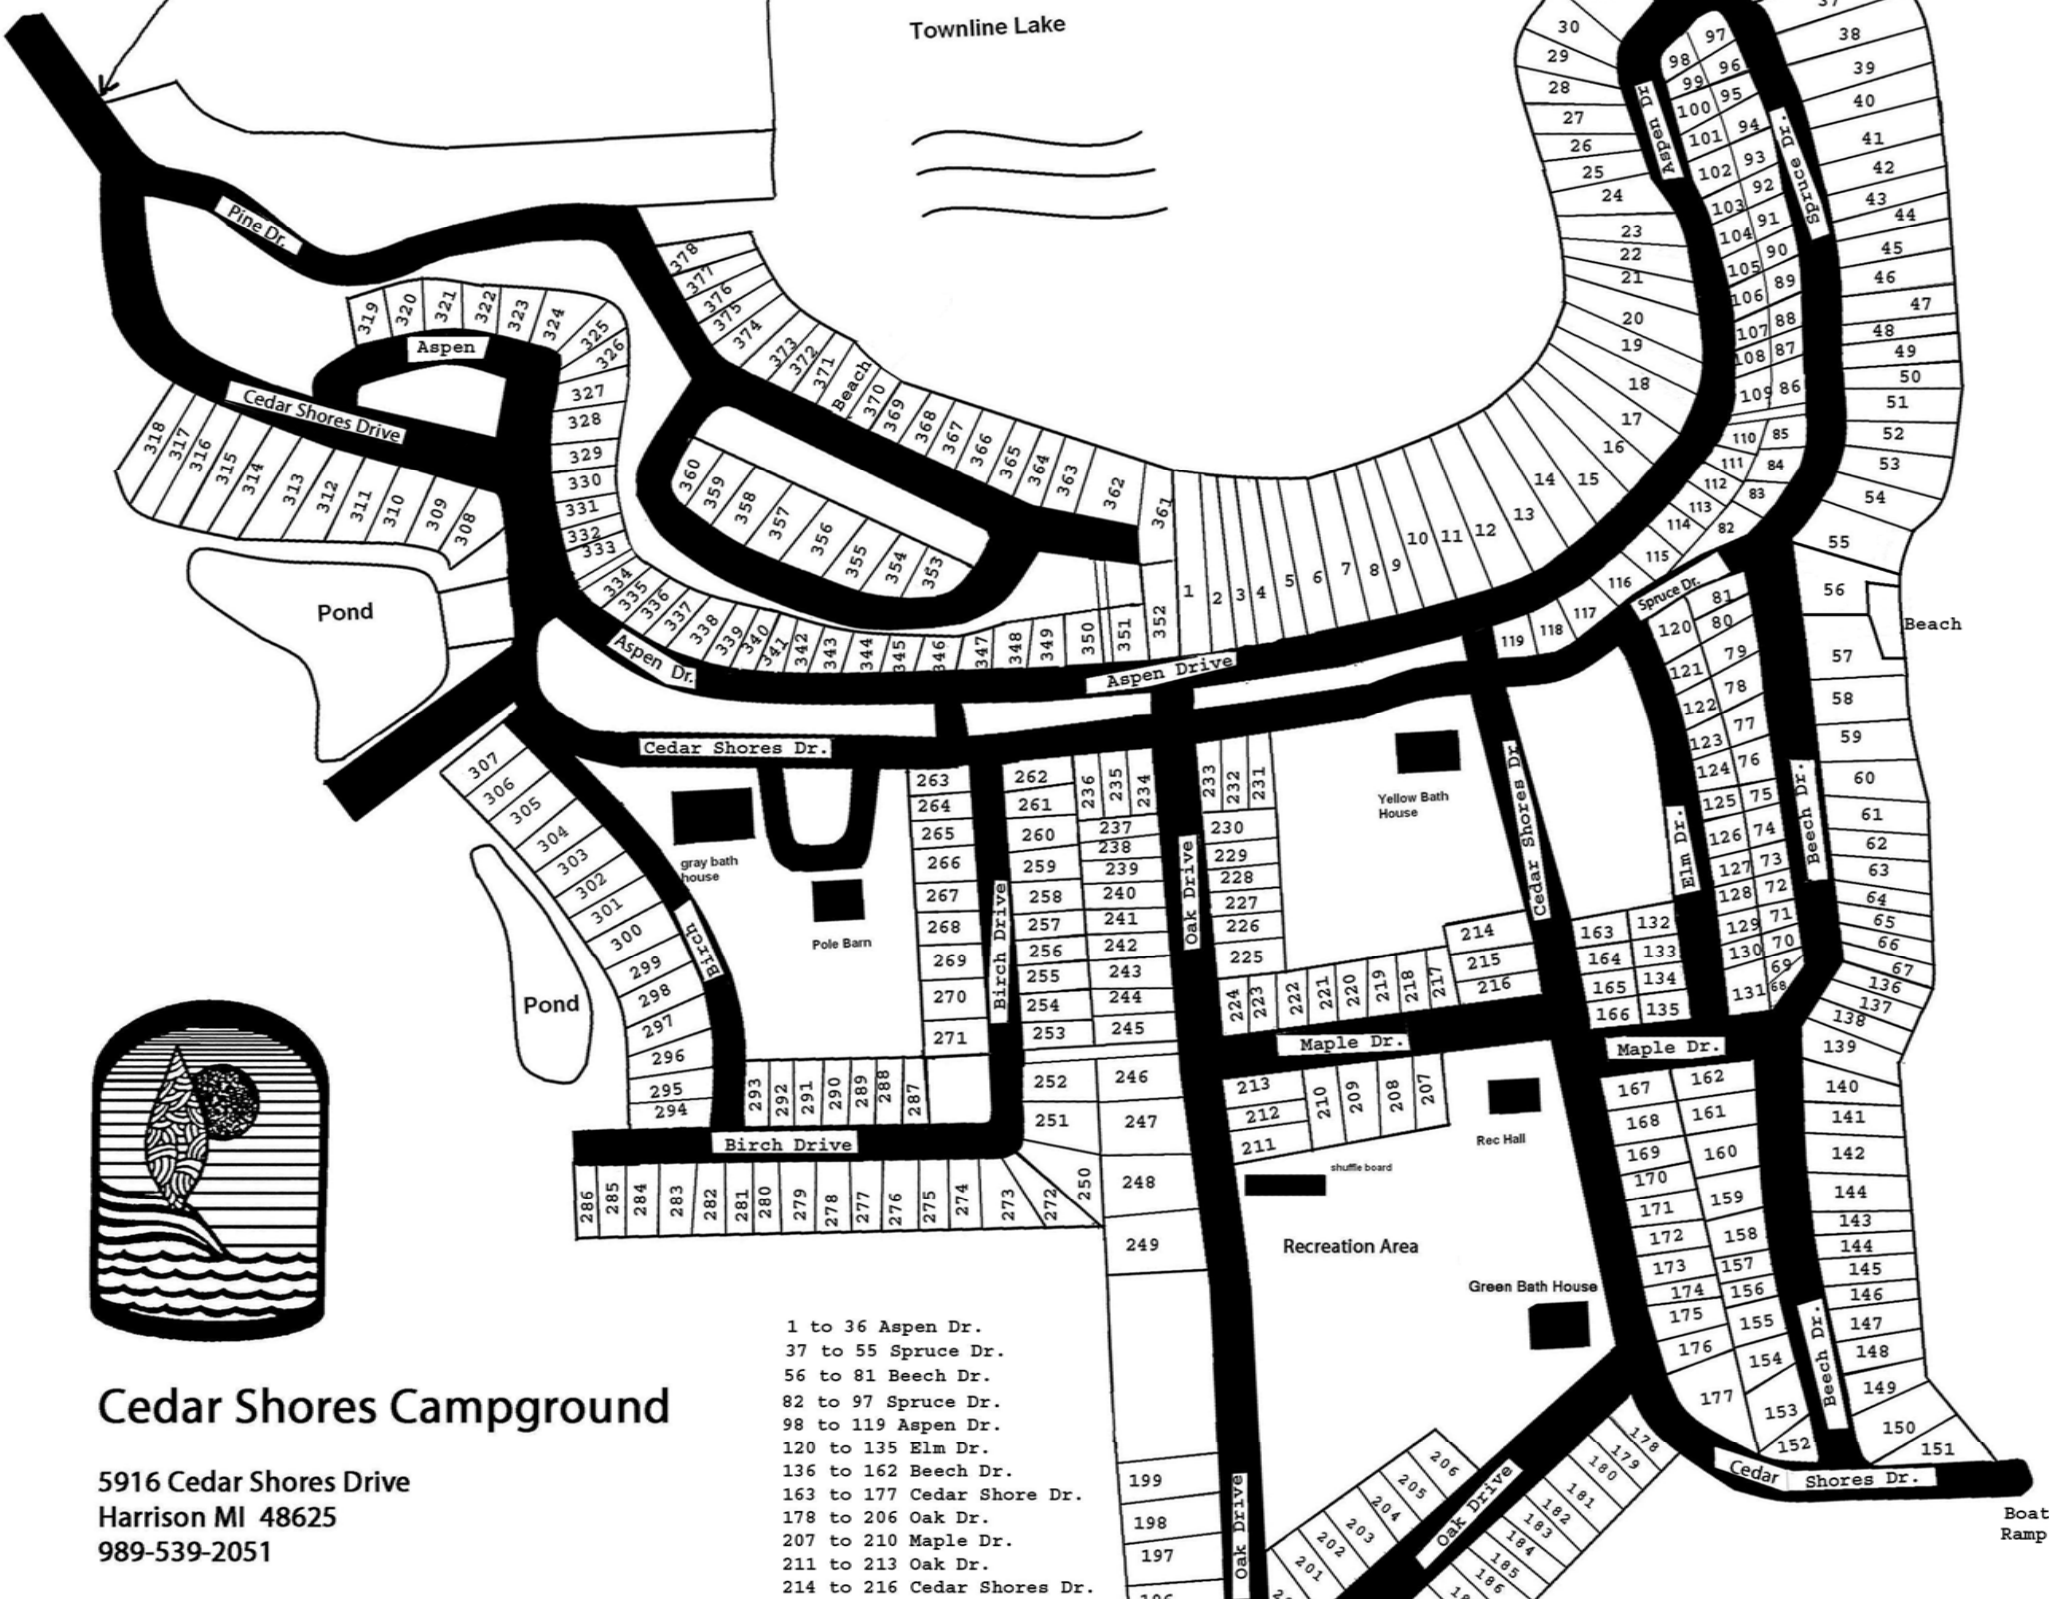

Townline Lake

# Cedar Shores Campground

5916 Cedar Shores Drive  
 Harrison MI 48625  
 989-539-2051

- 1 to 36 Aspen Dr.
- 37 to 55 Spruce Dr.
- 56 to 81 Beech Dr.
- 82 to 97 Spruce Dr.
- 98 to 119 Aspen Dr.
- 120 to 135 Elm Dr.
- 136 to 162 Beech Dr.
- 163 to 177 Cedar Shore Dr.
- 178 to 206 Oak Dr.
- 207 to 210 Maple Dr.
- 211 to 213 Oak Dr.
- 214 to 216 Cedar Shores Dr.
- 217 to 224 Maple Dr.

Boat Ramp